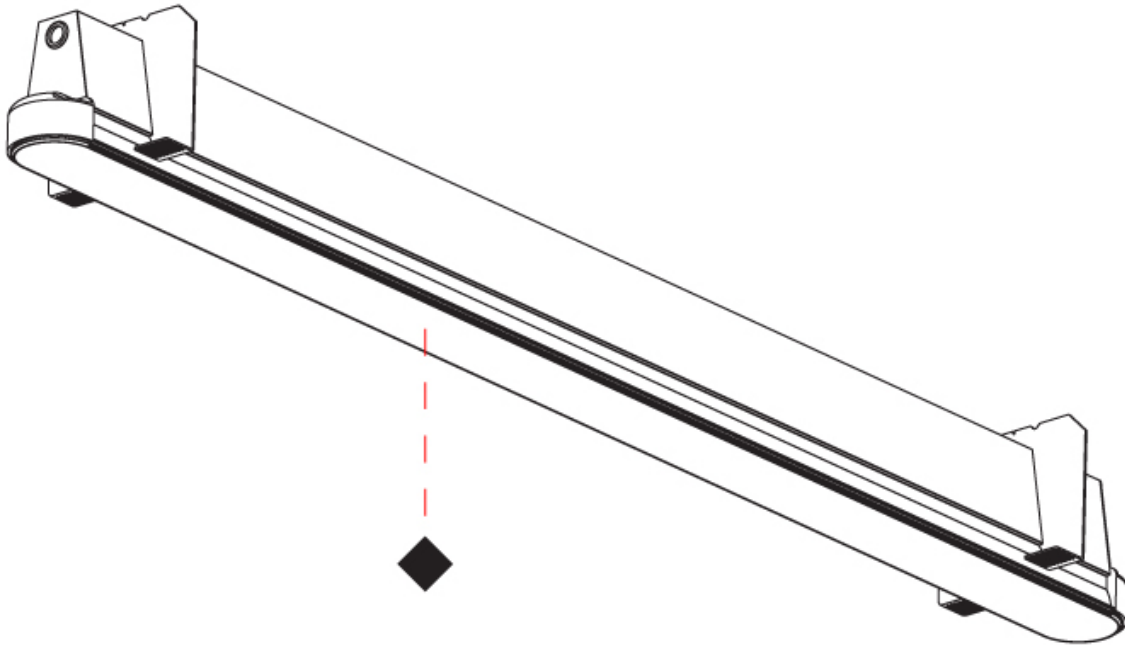

GROOVE ROUND TRIMLESS

A35658-

PROJECT

TYPE

SPECIFIER

QUANTITY

DATE