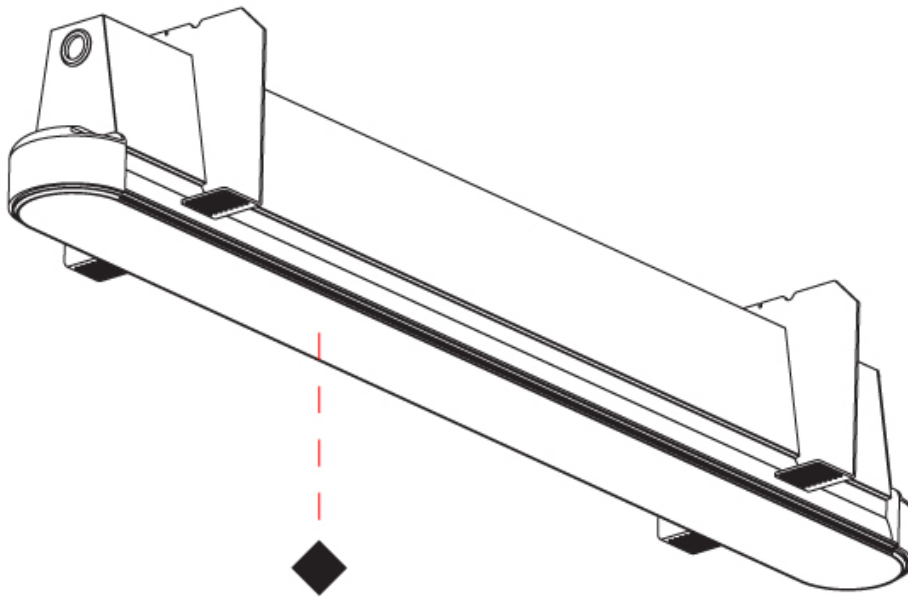

GROOVE ROUND TRIMLESS

A35655-

PROJECT _____

TYPE _____

SPECIFIER _____

QUANTITY _____

DATE _____