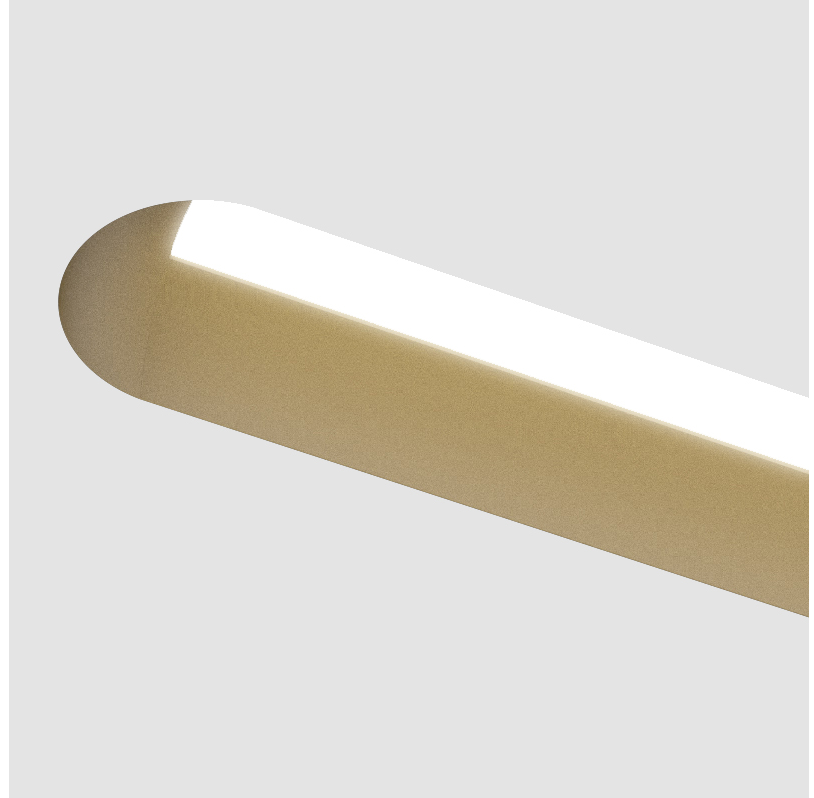

PHYSICAL

Shape: Oblong
Length (mm): 950
Length (in): 37 ³/₈
Width (mm): 75
Width (in): 2 ¹⁵/₁₆
Height (mm): 135
Height (in): 5 ⁵/₁₆
Ceiling Thickness (mm): 10 / 12.5 / 15
Ceiling Thickness (in): 3/8 or 1/2 or 9/16
Min. Recessing Depth (mm): 170
Min. Recessing Depth (in): 6 ¹¹/₁₆
Light Distribution: Direct
Weight (kg): 4.115
Weight (lbs): 9.1
Installation Requirement: Ceiling Thickness: 10mm / 12mm / 15mm
Diffuser: PMMA - Opal
Fixture Finish: SSR / BKV / CWI / CRY / HAB / UFT / ITA / RUA / FTG / MYG / LOD / PUS / FRO / FUP / KIA / POP / BLS / SPG / MEY / GOH / GUM / CHC / COM / ABZ / JAG / OBR / MOS / ROR
Fixture Material: Aluminum
Cut-out Measurements: 968mm / 38 1/8" x 92mm / 3 5/8"
Upon Request: Unique Sizes Unique Ceiling Thickness

ELECTRICAL

Lamp Type: LED (Zhaga Standard)
Input Wattage (W): 15.2
Total Output Wattage (W): 12 / 11.1 (3500K)
Dimming: 0-10V Dimming / Phase Dimming (120Vac Only)
Driver Included: Yes
Driver Location: Integrated
Driver Type: Constant Current - 120 / 277Vac
Driver Class: Class 2
Input Voltage (V): 120 - 277
Constant Current (MA): 350 / 375 (3500K)

LED

Color Temperature (°K): 3000 / 3500 / 4000
Max. Delivered Lumen (lm): 1030 / 1058 / 1080
CRI: >90 CRI
Lamp Life (hrs): 50000
Upon Request: Special Color Temperature RGB-W Tunable White CRI (no minimum qty) price increase + longer lead time

OPTICAL

RATINGS AND CERTIFICATIONS

Certified By: Certified for North American Standards
IP rating: IP20