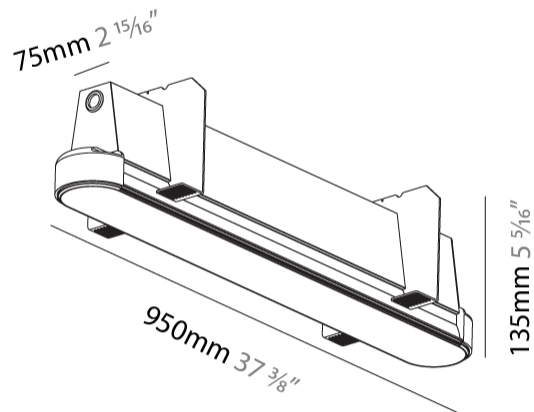

PHYSICAL

Shape: Oblong
Length (mm): 950
Length (in): 37 ³/₈
Width (mm): 75
Width (in): 2 ¹⁵/₁₆
Height (mm): 135
Height (in): 5 ⁵/₁₆
Ceiling Thickness (mm): 10 / 12.5 / 15
Ceiling Thickness (in): 3/8 or 1/2 or 9/16
Min. Recessing Depth (mm): 170
Min. Recessing Depth (in): 6 ¹¹/₁₆
Light Distribution: Direct
Weight (kg): 4.115
Weight (lbs): 9.1
Installation Requirement: Ceiling Thickness: 10mm / 12mm / 15mm
Diffuser: PMMA - Opal
Fixture Finish: SSR / BKV / CWI / CRY / HAB / UFT / ITA / RUA / FTG / MYG / LOD / PUS / FRO / FUP / KIA / POP / BLS / SPG / MEY / GOH / GUM / CHC / COM / ABZ / JAG / OBR / MOS / ROR
Fixture Material: Aluminum
Cut-out Measurements: 968mm / 38 1/8" x 92mm / 3 5/8"
Upon Request: Unique Sizes Unique Ceiling Thickness

ELECTRICAL

Lamp Type: LED (Zhaga Standard)
Input Wattage (W): 15.2
Total Output Wattage (W): 12 / 11.1 (3500K)
Dimming: 0-10V Dimming / Phase Dimming (120Vac Only)
Driver Included: Yes
Driver Location: Integrated
Driver Type: Constant Current - 120 / 277Vac
Driver Class: Class 2
Input Voltage (V): 120 - 277
Constant Current (MA): 350 / 375 (3500K)

LED

Color Temperature (°K): 3000 / 3500 / 4000
Max. Delivered Lumen (lm): 1030 / 1058 / 1080
CRI: >90 CRI
Lamp Life (hrs): 50000
Upon Request: Special Color Temperature RGB-W Tunable White CRI (no minimum qty) price increase + longer lead time

OPTICAL

RATINGS AND CERTIFICATIONS

Certified By: Certified for North American Standards
IP rating: IP20